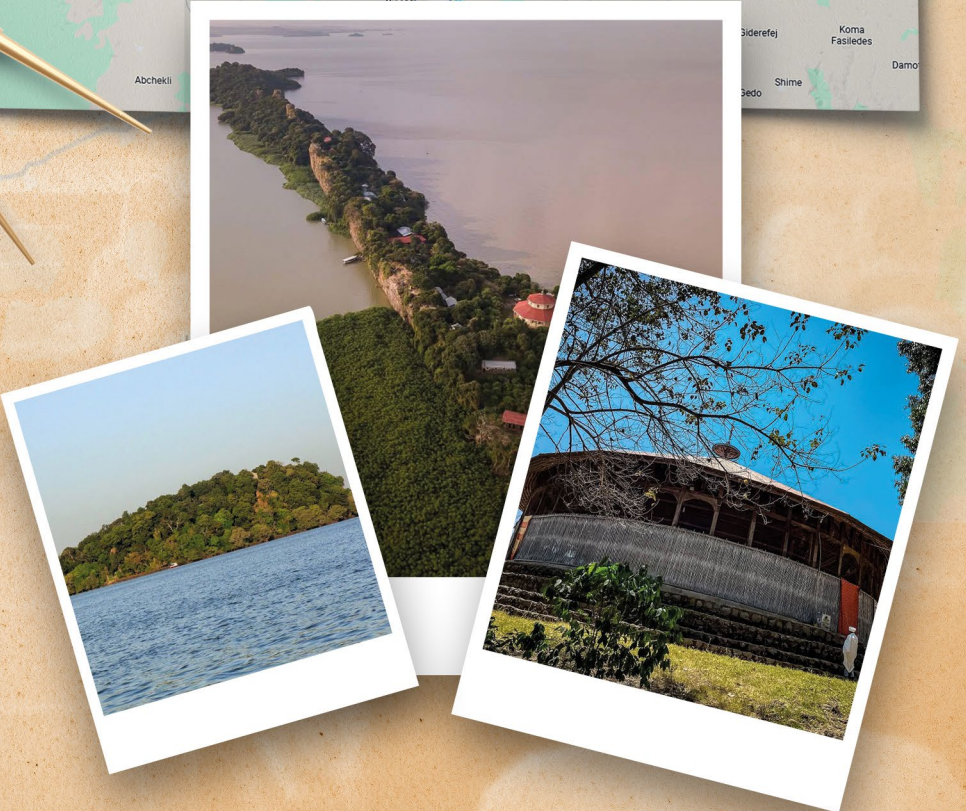

Fasika 2018 Holiday Price Kit			
Spot	Sponsorship Packages		
	Platinum	Gold	Silver
ETB 34,920.00	ETB 550,000.00	ETB 400,000.00	ETB 250,000.00
Price does not include VAT			

+251 11 857 7814 @sales@artstv.tv 6121
+251 94 474 1487 @www.artstv.tv
+251 94 474 1486
Ethiosat NSS12 111651 45000 DStv Channel 678 Arts World